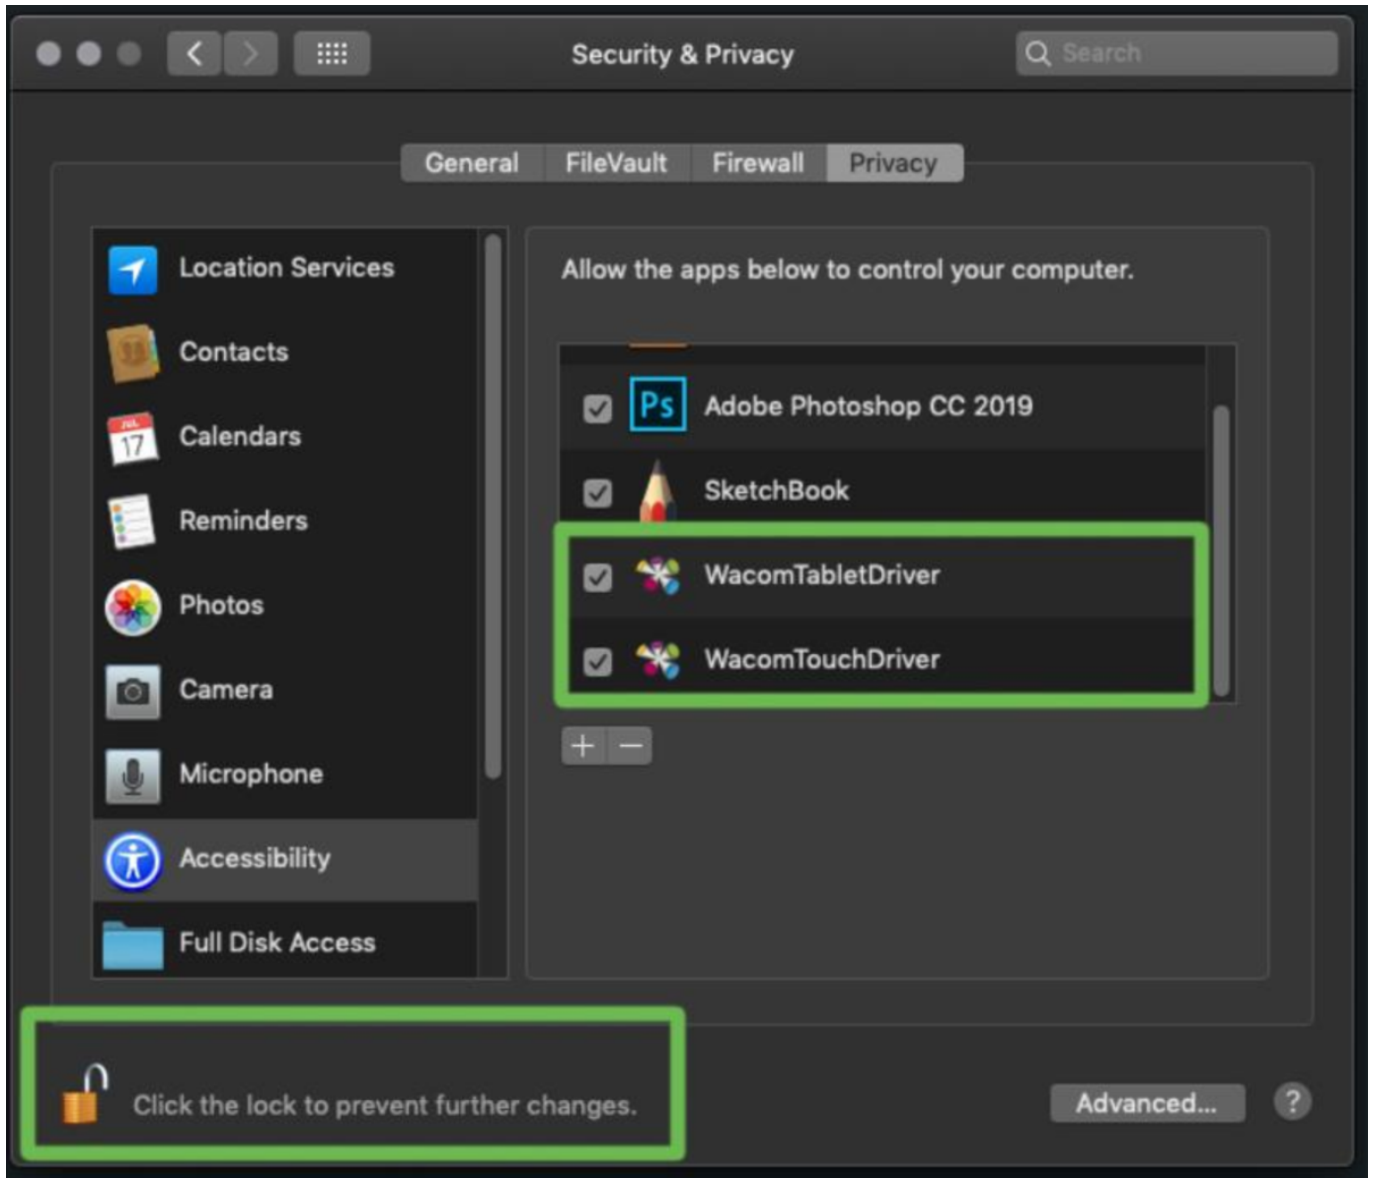

touch mouse not working

touch mouse server

73563d744f

- [Download Lagu Ungu Jika Itu Yang Terbaik Untukmu](#)
- [Age Of Empires Definitive Edition Free Download For Mac](#)
- [How To Make A Boot Cd For Mac Os X](#)
- [Reddit On Flowvella](#)
- [Canon Mp210 Mac Driver Download](#)
- [Download New Skype For Mac](#)
- [Microsoft Team Foundation Server For Mac Book](#)
- [Spongebob Games Boat O Cross 2](#)