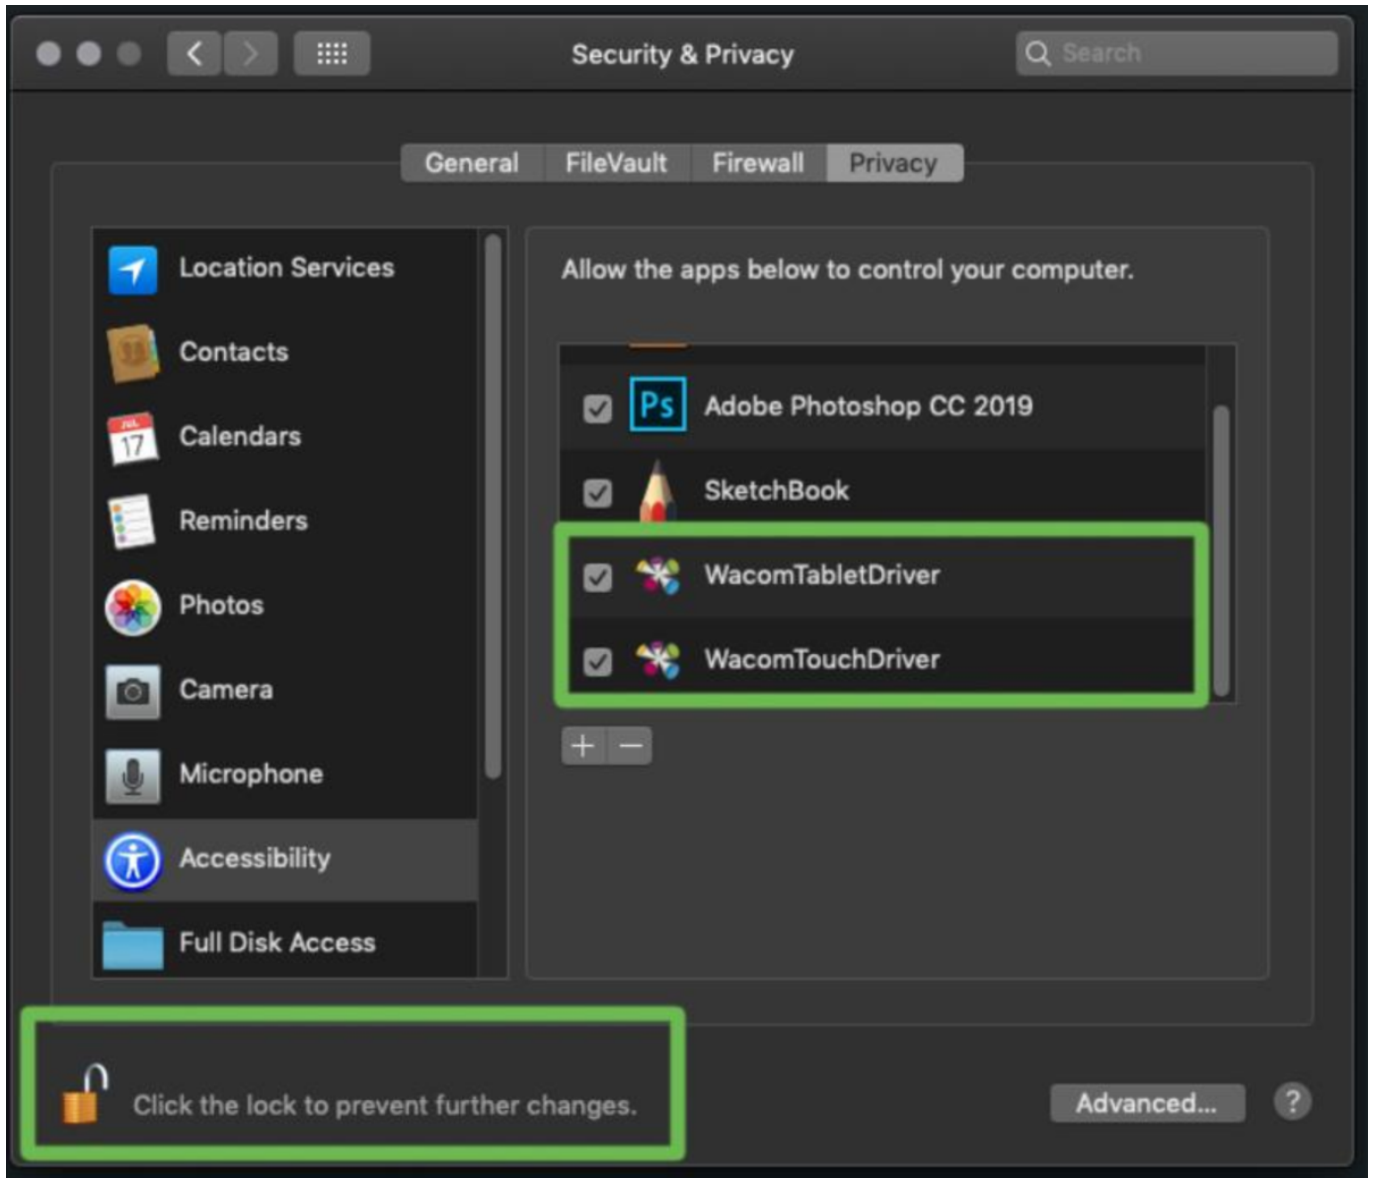

You need to [log in](#) before you can post comments.

Navigation

Registration

FAQ

[Touch Mouse Download Mac](#)

[Touch Mouse Download Mac](#)

File was found and ready to download!

UPDATED 14 HOUES AGO

Fastest Source: [useenet.nl](#)

Click the **download button** and select one of the found **cloud sources**.

6.4

2865 VIEWS

Download 

 SECURE SCANNED

You need to [log in](#) before you can post comments.

Navigation